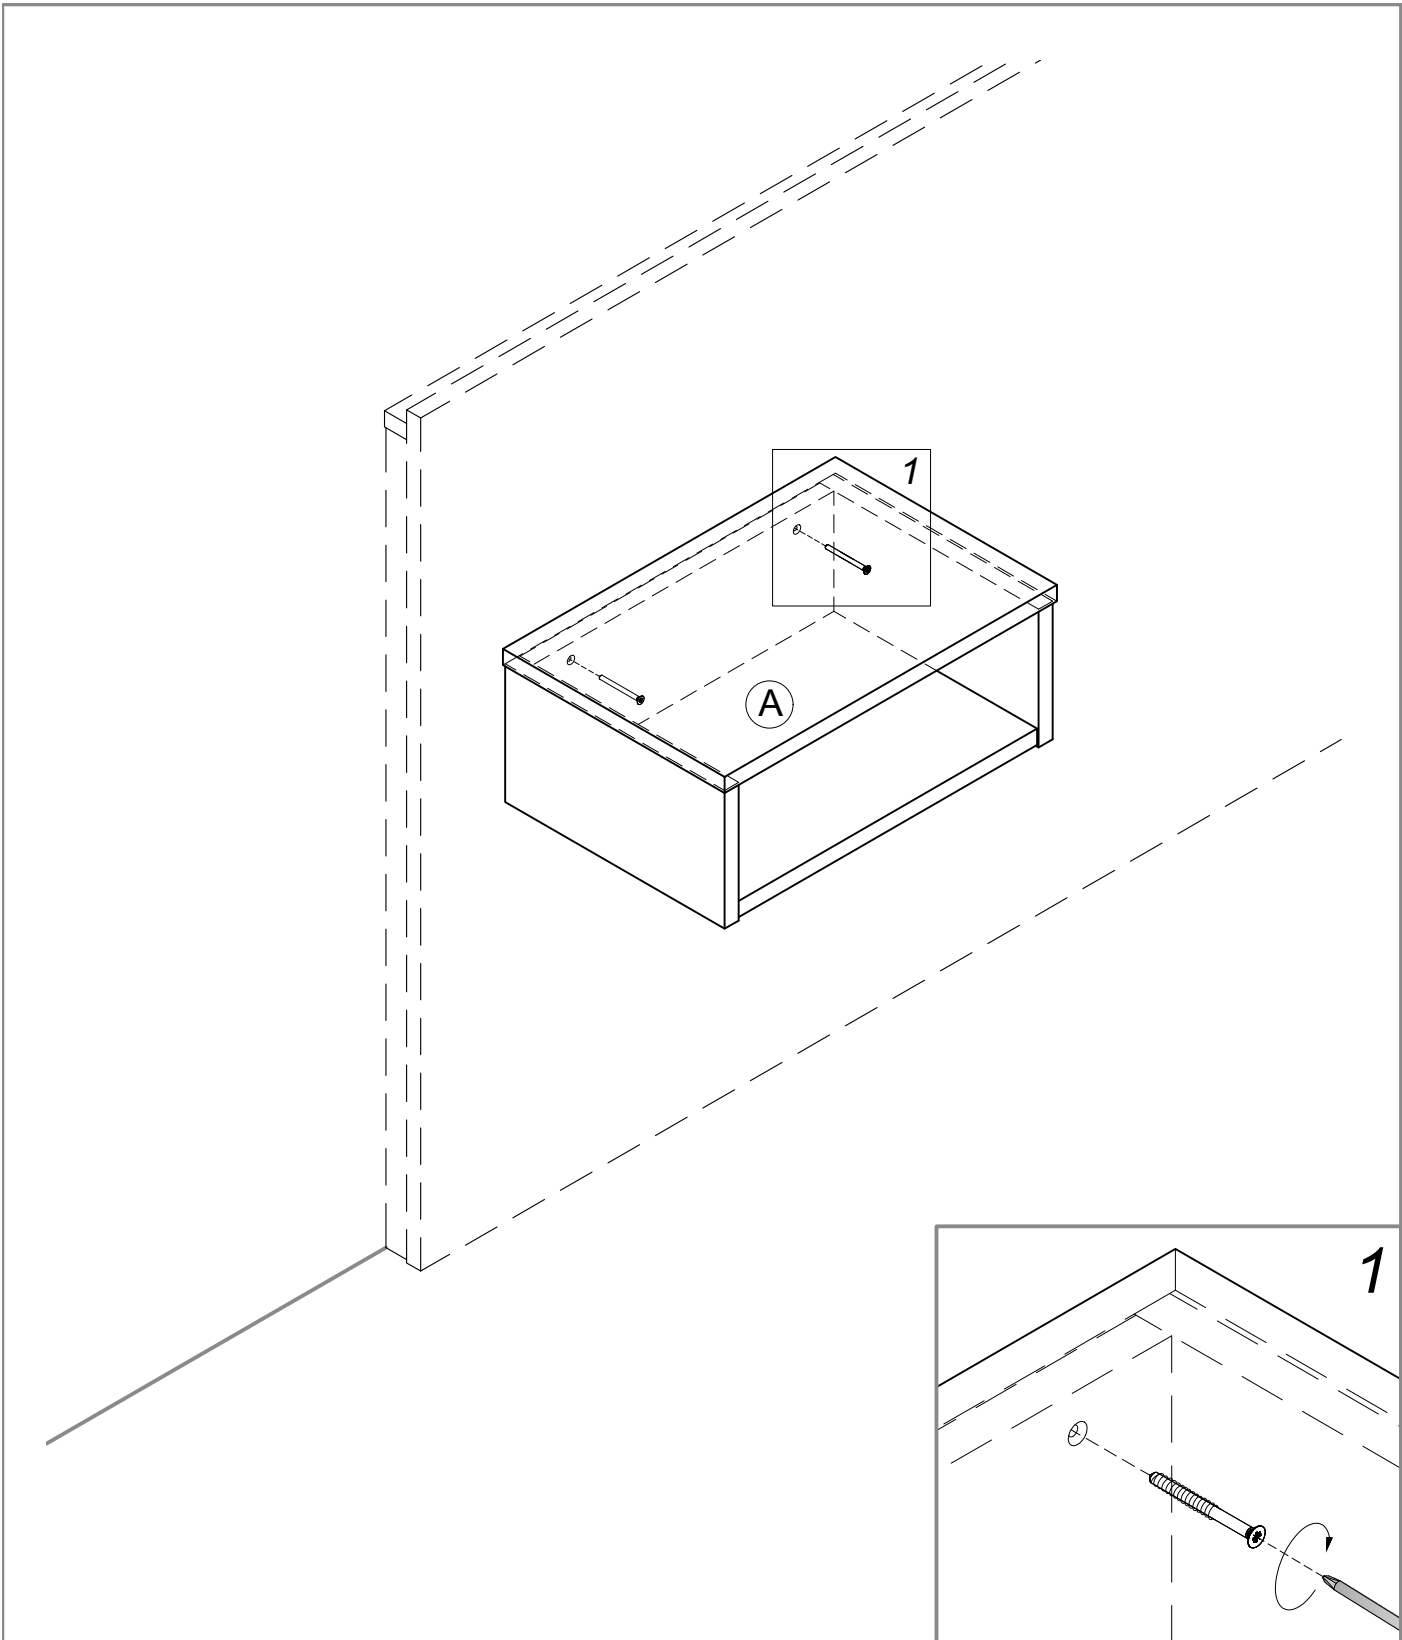

Konsole 45 cm

VE EKO45

2x
3,5x40

A simple line drawing of a screw with a Phillips head and a threaded shaft.

Montagehinweise / instructions for mounting / instructions de montage

Gefahrenhinweis /
Attention!