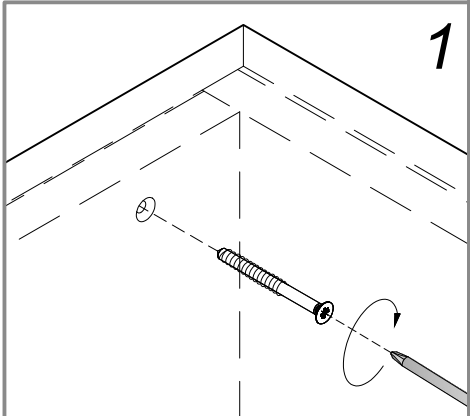

Konsole 45 cm

VE EKO45

2x
3,5x40

A simple line drawing of a screw with a Phillips head and a threaded shaft.

Montagehinweise / instructions for mounting / instructions de montage

Gefahrenhinweis /
Attention!