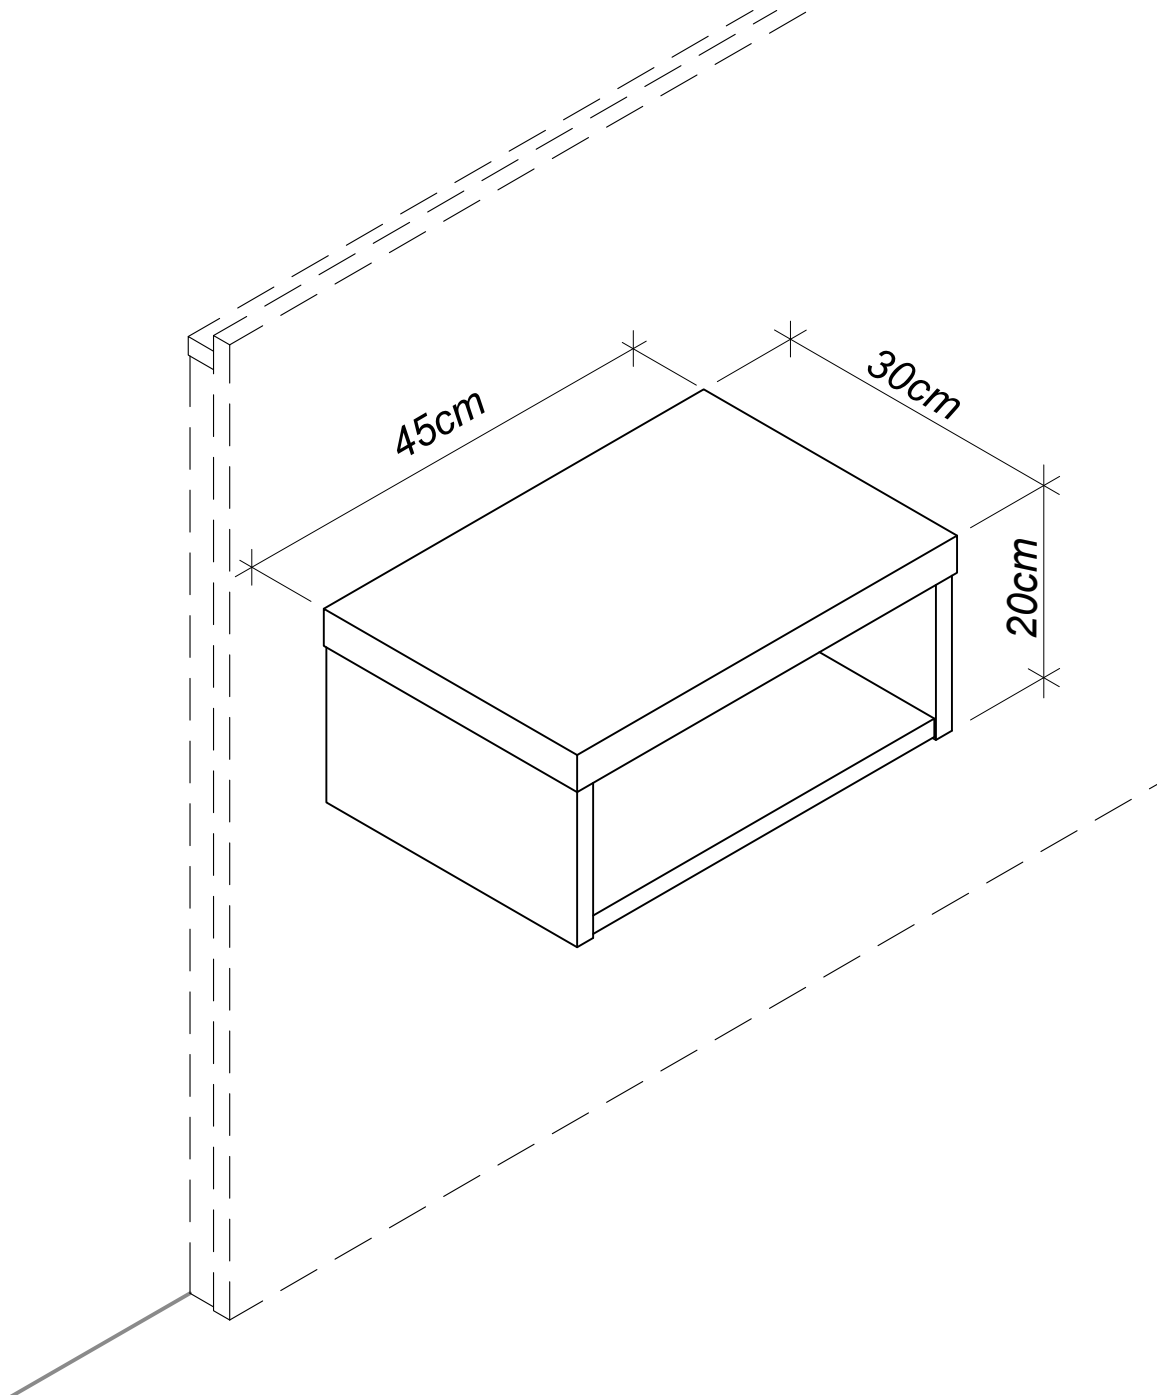

Konsole 45 cm

VE EKO45

2x
3,5x40

A simple line drawing of a screw with a Phillips head and a threaded shaft.

Montagehinweise / instructions for mounting / instructions de montage

Gefahrenhinweis /
Attention!