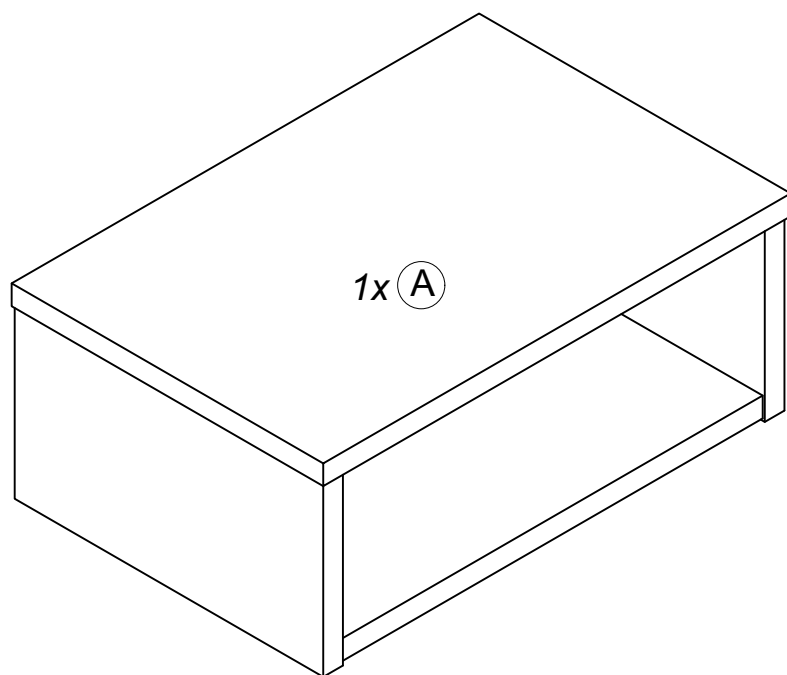

Konsole 45 cm

VE EKO45

2x
3,5x40

A simple line drawing of a screw with a Phillips head and a threaded shaft.

Montagehinweise / instructions for mounting / instructions de montage

Gefahrenhinweis /
Attention!